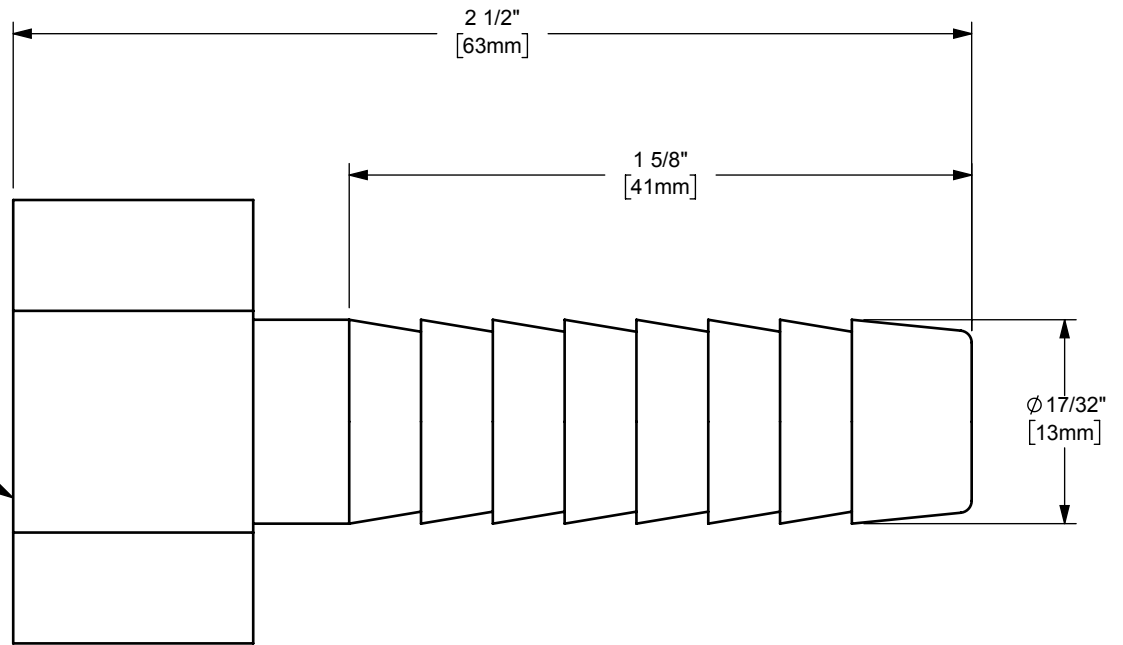

1/2" FEMALE NPSM
WITH RUBBER WASHER

The Right Connection™

dixonvalve.com

PROPRIETARY AND CONFIDENTIAL

This drawing is owned by Dixon Valve & Coupling Co. and shall be returned upon demand. It is loaned on condition that it shall not be copied or reproduced or submitted to others without the owners consent. In accepting it subject to this condition the recipient further agrees that this drawing or any design detail or concept disclosed herein shall not be used in any way detrimental to or in competition with the owner. If the recipient does not agree to the terms of this agreement they shall return this drawing immediately. The information contained in this drawing is subject to change without notice.

DO NOT SCALE THIS DRAWING

DIXON  **U.S.A.**

THE RIGHT CONNECTION™

TITLE:

1/2" SHORT SHANK COUPLING

MATERIAL:

STAINLESS STEEL

PART NUMBER: