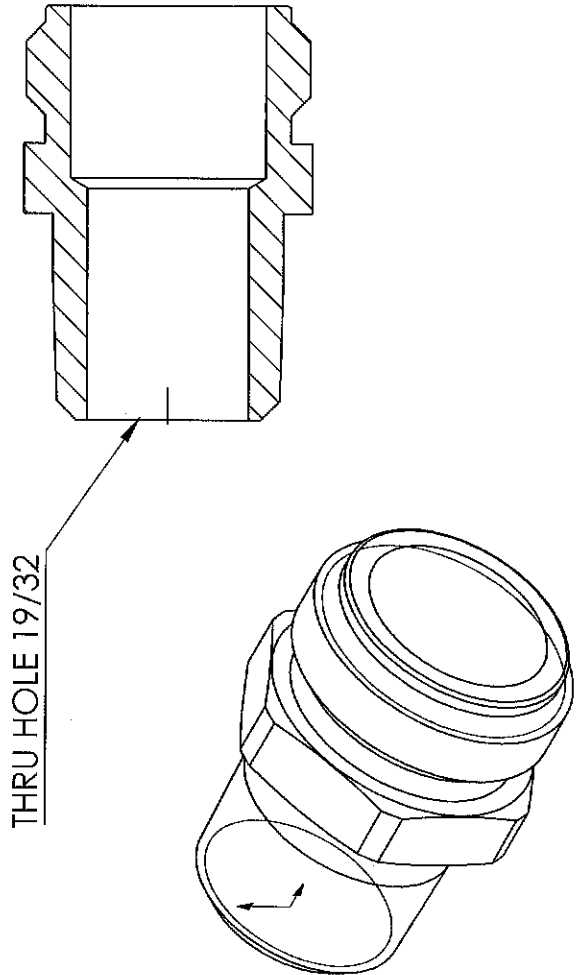

LINE DRAWING NOT FOR PRODUCTION PURPOSES

MATERIAL ALLOY 2754 LEAD FREE BRASS		DRAWN P. MCNAGHAN	DATE 9/19/19
Dixon Brass Westmont, Illinois USA		APPROVED	DATE 9/19/19
The Right Connection SM		ECO NO.	
TITLE: ADAPTER 1/2 NPTF GARDEN HOSE		DO NOT SCALE THIS DRAWING	
SIZE A	DWG. NO. 5081208CLF	REV A	