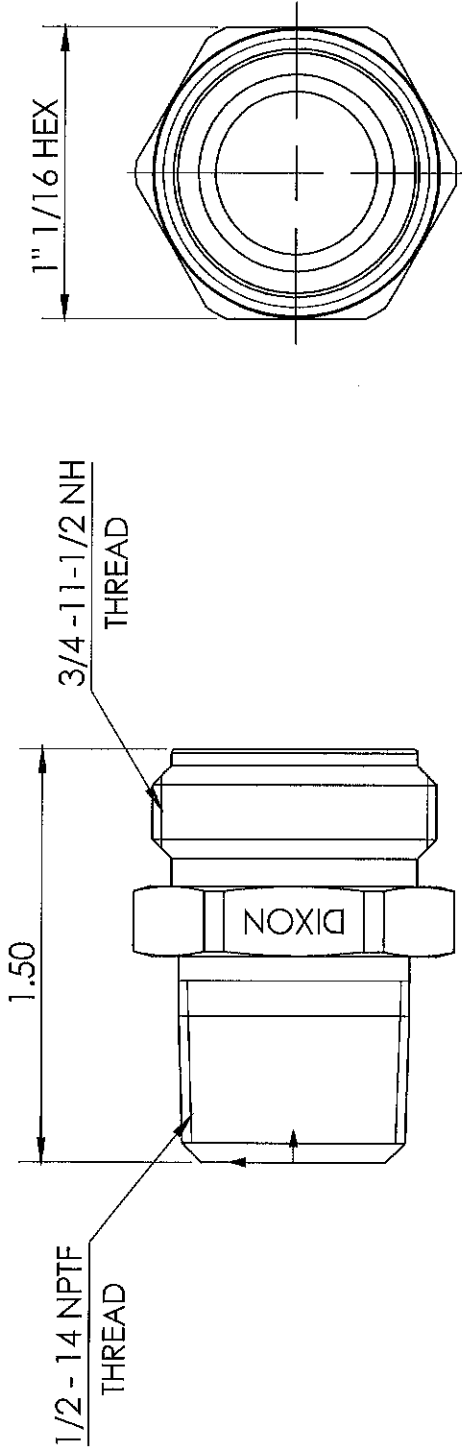

LINE DRAWING NOT FOR PRODUCTION PURPOSES

MATERIAL ALLOY 2754 LEAD FREE BRASS		DRAWN P. MCNAGHAN	DATE 9/19/19
Dixon Brass Westmont, Illinois USA		APPROVED	DATE 9/19/19
The Right Connection SM		ECO NO.	
TITLE: ADAPTER 1/2 NPTF GARDEN HOSE		DO NOT SCALE THIS DRAWING	
SIZE A	DWG. NO. 5081208CLF	REV A	