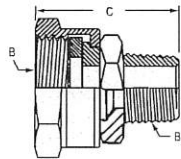

**503-Series**

303 Stainless Steel

CDA Brass 360

**Female Hose x Male Pipe Non-Swivel NH x NPTF**

Part #	303 Stainless Steel Part #	NH Thread B	NPTF Thread B1	NPTF Thread B2	Length C	Hex	Std. Pkg.	Lbs. per 100 pcs.
5031206C	---	3/4"-11-1/2	3/8"-18	---	1.19"	1-3/16"	25	11.3
5031208C	5031208SS		1/2"-14	---	1.38"		25 <sup>1</sup>	13.0
5031212C	5031212SS		3/4"-14	1/2"-14			25 <sup>1</sup>	14.5

<sup>1</sup> 503-SS threads B1 and B2 are NPT and the parts are packaged to order

**504-Series**

303 Stainless Steel

CDA Brass 360

**Female Hose x Male Pipe Swivel-Internal and External Hex NH x NPTF**

Part #	303 Stainless Steel Part #	NH Thread B	NPTF Thread B1	Length C	Hex	Std. Pkg.	Lbs. per 100 pcs.
5041204C	---	3/4"-11-1/2	1/4"-18	1.43"	1-3/16"	25	12.5
5041206C	---		3/8"-18			25	15.1
5041208C	5041208SS		1/2"-14	1.63"		25 <sup>1</sup>	16.3
5041212C	5041212SS		3/4"-14	1.69"		20 <sup>1</sup>	19.4

<sup>1</sup> 504-SS threads B1 are NPT and the parts are packaged to order

**506-Series**

**Female Hose x Female Hose Swivel NH x NH**

Part #	Lead-Free Part #	NH Thread B	Length C	Hex	Std. Pkg.	Lbs. per 100 pcs.
5061212C	5061212CLF	3/4"-11-1/2	1.32"	1-3/16"	25	14.1