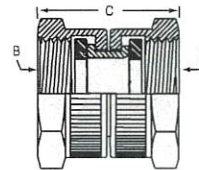

**503-Series**

303 Stainless Steel

CDA Brass 360

**Female Hose x Male Pipe Non-Swivel NH x NPTF**

Part #	303 Stainless Steel Part #	NH Thread B	NPTF Thread B1	NPTF Thread B2	Length C	Hex	Std. Pkg.	Lbs. per 100 pcs.
5031206C	---	3/4"-11-1/2	3/8"-18	---	1.19"	1-3/16"	25	11.3
5031208C	5031208SS		1/2"-14	---	1.38"		25 <sup>1</sup>	13.0
5031212C	5031212SS		3/4"-14	1/2"-14			25 <sup>1</sup>	14.5

<sup>1</sup> 503-SS threads B1 and B2 are NPT and the parts are packaged to order

**504-Series**

303 Stainless Steel

CDA Brass 360

**Female Hose x Male Pipe Swivel-Internal and External Hex NH x NPTF**

Part #	303 Stainless Steel Part #	NH Thread B	NPTF Thread B1	Length C	Hex	Std. Pkg.	Lbs. per 100 pcs.
5041204C	---	3/4"-11-1/2	1/4"-18	1.43"	1-3/16"	25	12.5
5041206C	---		3/8"-18			25	15.1
5041208C	5041208SS		1/2"-14	1.63"		25 <sup>1</sup>	16.3
5041212C	5041212SS		3/4"-14	1.69"		20 <sup>1</sup>	19.4

<sup>1</sup> 504-SS threads B1 are NPT and the parts are packaged to order

**506-Series**

**Female Hose x Female Hose Swivel NH x NH**

Part #	Lead-Free Part #	NH Thread B	Length C	Hex	Std. Pkg.	Lbs. per 100 pcs.
5061212C	5061212CLF	3/4"-11-1/2	1.32"	1-3/16"	25	14.1