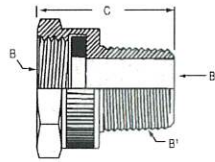

**503-Series**

303 Stainless Steel

CDA Brass 360

**Female Hose x Male Pipe Non-Swivel NH x NPTF**

Part #	303 Stainless Steel Part #	NH Thread B	NPTF Thread B1	NPTF Thread B2	Length C	Hex	Std. Pkg.	Lbs. per 100 pcs.
5031206C	---	3/4"-11-1/2	3/8"-18	---	1.19"	1-3/16"	25	11.3
5031208C	5031208SS		1/2"-14	---	1.38"		25 <sup>1</sup>	13.0
5031212C	5031212SS		3/4"-14	1/2"-14			25 <sup>1</sup>	14.5

<sup>1</sup> 503-SS threads B1 and B2 are NPT and the parts are packaged to order

**504-Series**

303 Stainless Steel

CDA Brass 360

**Female Hose x Male Pipe Swivel-Internal and External Hex NH x NPTF**

Part #	303 Stainless Steel Part #	NH Thread B	NPTF Thread B1	Length C	Hex	Std. Pkg.	Lbs. per 100 pcs.
5041204C	---	3/4"-11-1/2	1/4"-18	1.43"	1-3/16"	25	12.5
5041206C	---		3/8"-18			25	15.1
5041208C	5041208SS		1/2"-14	1.63"		25 <sup>1</sup>	16.3
5041212C	5041212SS		3/4"-14	1.69"		20 <sup>1</sup>	19.4

<sup>1</sup> 504-SS threads B1 are NPT and the parts are packaged to order

**506-Series**

**Female Hose x Female Hose Swivel NH x NH**

Part #	Lead-Free Part #	NH Thread B	Length C	Hex	Std. Pkg.	Lbs. per 100 pcs.
5061212C	5061212CLF	3/4"-11-1/2	1.32"	1-3/16"	25	14.1