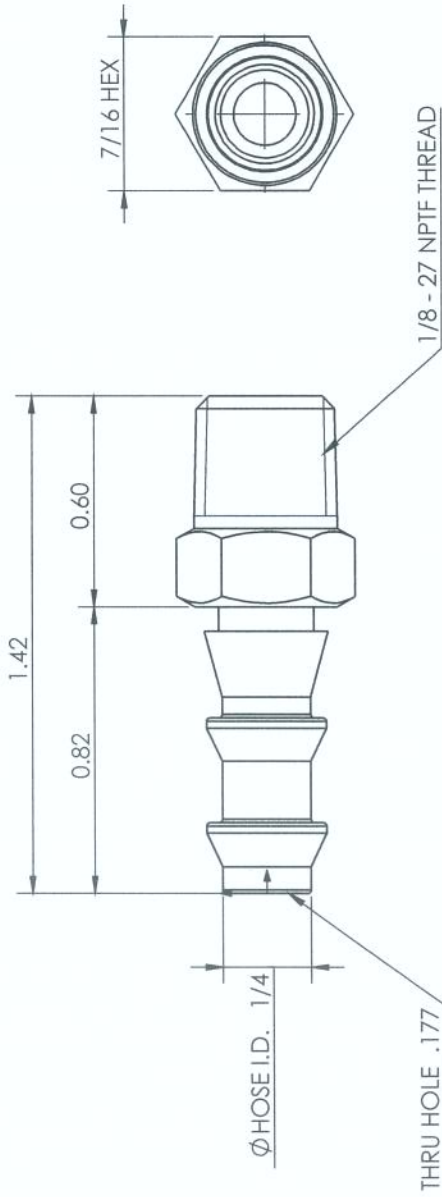

LINE DRAWING NOT FOR PRODUCTION PURPOSES

Brass - C360 Alloy / Stainless - 303 SS
2720400W - yellow cap

<small>THIS DRAWING CONTAINS INFORMATION DEEMED PROPRIETARY TO DIXON. BRASS AND IS TO BE USED ONLY FOR THE PURPOSE FOR WHICH IT IS SUBMITTED, AND FURTHER, SHALL NOT BE COPIED IN WHOLE OR IN PART WITHOUT EXPRESS WRITTEN PERMISSION FROM DIXON EXCEPT AS OTHERWISE SPECIFIED.</small>		<small>DATE</small> 8/20/15
<small>DIMENSIONS ARE IN INCHES</small>	<small>APPROVED</small> P. MONAGHAN	<small>DATE</small> 8/20/15
<small>TOLEANCES:</small> .XX (±.015) .X (±.010) .XXX (±.005)	<small>ECCO NO.</small>	<small>DRAWING NOT REPRODUCED TO SCALE</small>
<small>DIMENSIONS PER ANSI Y14.5</small>	<small>SIZE</small> A	<small>REV</small> G
<small>TITLE:</small> 1/4 X 1/8 NPTF MALE HOSE BARB (LOCK-ON)		<small>DWG. NO.</small> 2720402T
<small>Dixon Brass</small> Westmont, Illinois USA		<small>DATE</small> 8/20/15